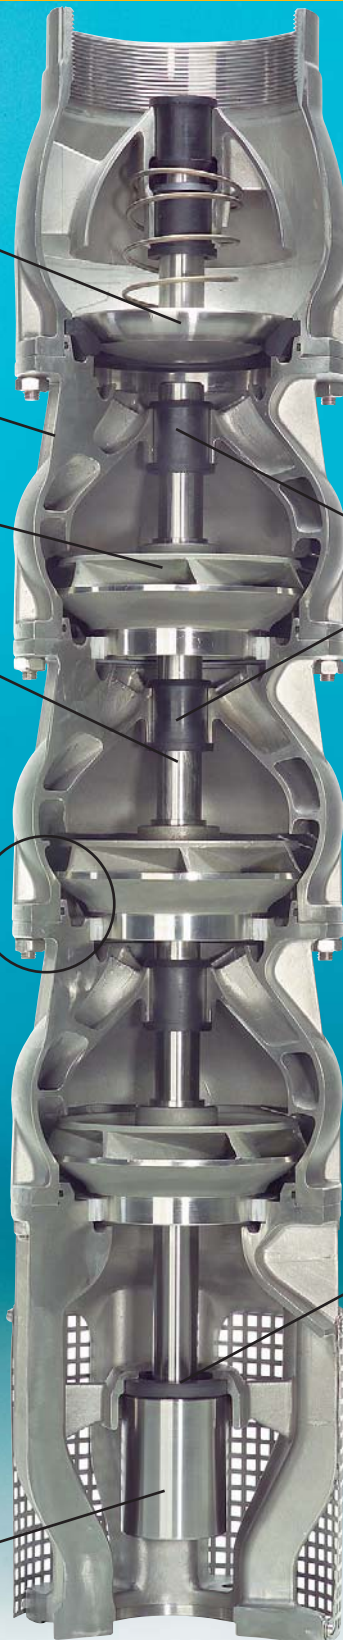

ITT

Lowara

THE Z8 8" SERIES IN STAINLESS STEEL

**BUILT-IN
NON-RETURN VALVE**

DIFFUSERS

IMPELLER

PUMP SHAFT

**GUIDE BEARINGS ON
ALL THE STAGES
LUBRICATED BY THE
PUMPED LIQUID
ENSURE CONSTANT AND
RELIABLE OPERATION
OVER TIME**

**DYNAMIC WEAR RINGS.
THE INNOVATIVE DESIGN OF
THESE "DYNAMIC" WEAR
RINGS OPTIMISES
HYDRAULIC PERFORMANCE
AND PREVENTS THE PUMP
FROM BLOCKING DURING
STAND-BY PERIODS.**

**UP-THRUST BEARING.
ALL THE Z8 SERIES
PUMPS COUPLED TO
NEMA-STANDARD
MOTORS ARE EQUIPPED
WITH UP-THRUST
BEARING THAT
PROTECTS THE PUMP
DURING STARTING**

COUPLING IN DUPLEX