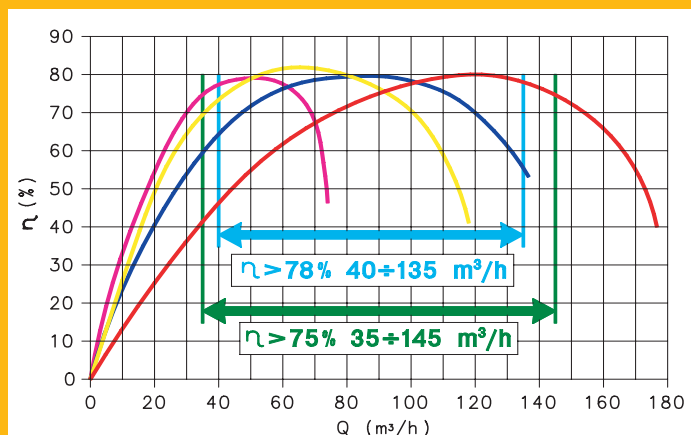

ITT

Lowara

The Z8 Series

Submersible pumps manufactured in stainless steel for 8" wells

- **Robust design**
- **High corrosion resistance**
- **Economical operation**
- **Reliability**
- **All hydraulic parts built in stainless steel**

50 - 60 Hz versions available

50 Hz Versions:

Delivery up to 180 m³/h; head up to 550 m

60 Hz Versions:

Delivery up to 215 m³/h; head up to 550 m

This robust and lightweight pump is easy to disassemble and resists corrosion even in aggressive environments. Impellers, diffusers, shaft and coupling manufactured in stainless steel.

Guide bearings on all the stages ensure resistance to wear and guarantee constantly reliable hydraulic characteristics over time. The new "dynamic" wear ring reduces hydraulic losses to a minimum and keeps the pump from blocking during stand-by periods.

All pumps can be coupled to NEMA-Standard motors.

Version on request

- Pump completely manufactured in DUPLEX stainless steel particularly used in highly aggressive water applications.

Applications

- Water supply from deep wells
- Pressure boosting and water distribution in civil and industrial systems
- Water level control
- Irrigation
- Fire-fighting
- Mining

ALWAYS THE IDEAL CHOICE

All the Z8 Series pumps offer efficiency of between 80 - 82% and therefore all the work points selected between 40 and 135 m³/h have efficiencies always equal to or higher than 78%.