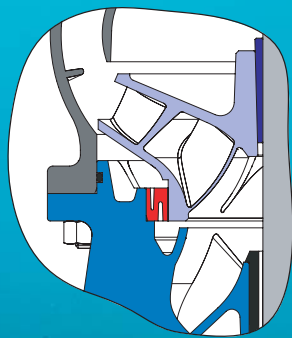

## THE Z8 8" SERIES IN STAINLESS STEEL

**BUILT-IN  
NON-RETURN VALVE**

**DIFFUSERS**

**IMPELLER**

**PUMP SHAFT**

**GUIDE BEARINGS ON  
ALL THE STAGES  
LUBRICATED BY THE  
PUMPED LIQUID  
ENSURE CONSTANT AND  
RELIABLE OPERATION  
OVER TIME**